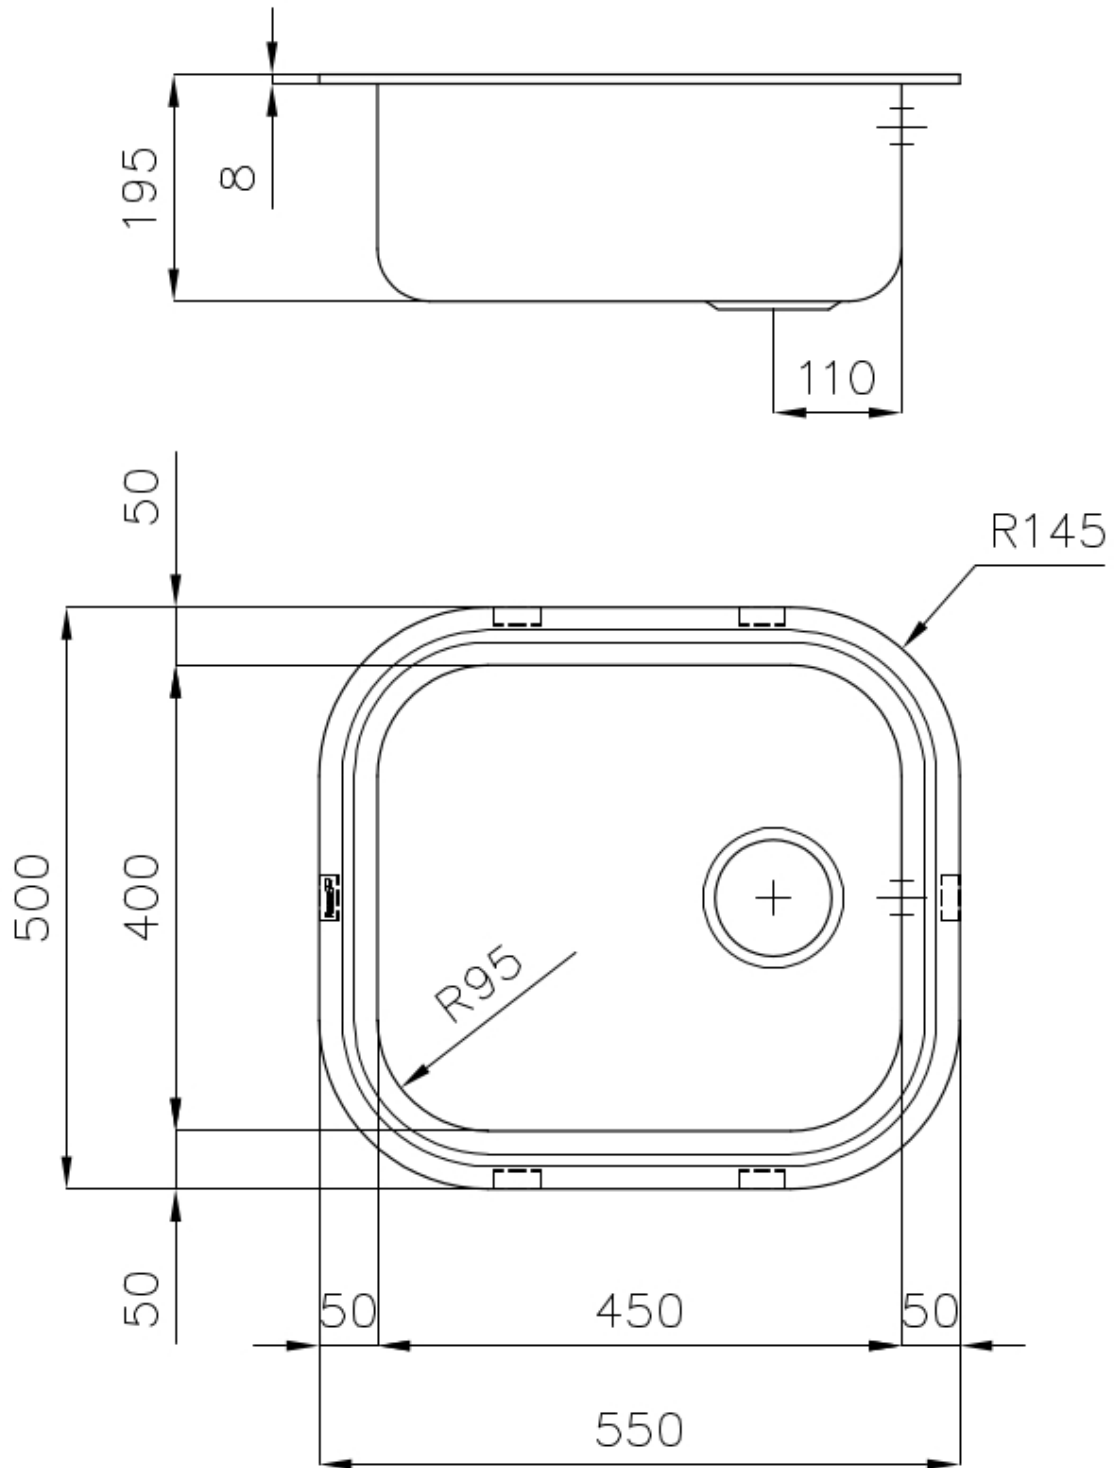

Sink Big Bowl

Kitchen Sinks

Code: 1611 060

DETAILS

Edge/Installation Type Standard (8 mm Edge)

Finish Foster brushed

Material AISI 304 stainless steel

Texture Foster brushed

Base 60 cm

Dimensions 550x500 mm

Standard fittings Fixing hooks, gasket, drain, overflow and siphon, boxed packing

Mixer holes No standard holes

Built-in hole View technical data sheet

Drainer No

Width 55 cm

Bowl dimension 450x400mm

Number of bowls 1 bowl

Waste fitting 3,5" drain

FEATURES

Added value Foster uses steel thicknesses higher than those used on average by other manufacturers. This is how, thanks to our long experience, we know how to make sinks of superior quality and with a better resistance to aging.

Basket 3,5" waste fitting The drain is equipped with a large 3.5" drain, with the practical basket cap that prevents the discharge of solid parts.

TECHNICAL DATA

OPTIONAL ACCESSORIES

Cestello inox
8612 000