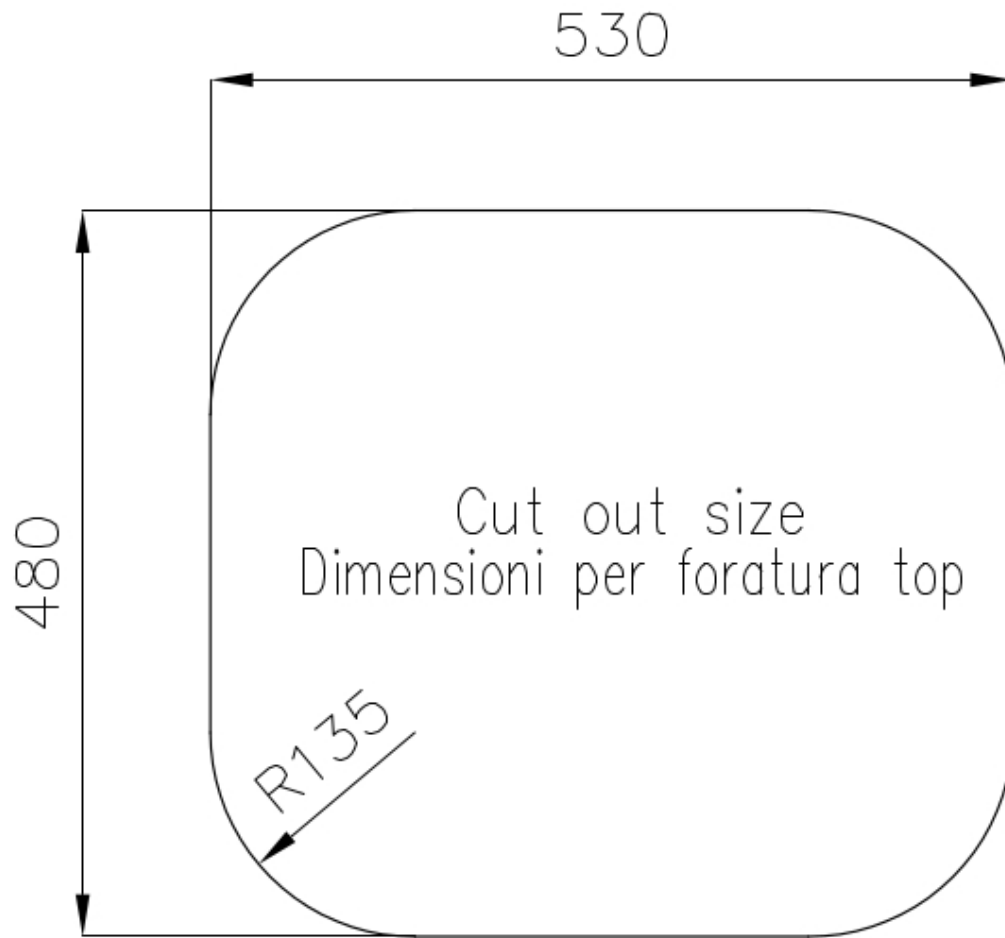

Base 60 cm

Dimensions 550x500 mm

Standard fittings Fixing hooks, gasket, drain, overflow and siphon, boxed packing

Mixer holes No standard holes

Built-in hole View technical data sheet

Drainer No

Width 55 cm

Bowl dimension 450x400mm

Number of bowls 1 bowl

Waste fitting 3,5" drain

FEATURES

Added value Foster uses steel thicknesses higher than those used on average by other manufacturers. This is how, thanks to our long experience, we know how to make sinks of superior quality and with a better resistance to aging.

Basket 3,5" waste fitting The drain is equipped with a large 3.5" drain, with the practical basket cap that prevents the discharge of solid parts.

TECHNICAL DATA

OPTIONAL ACCESSORIES

Cestello inox
8612 000